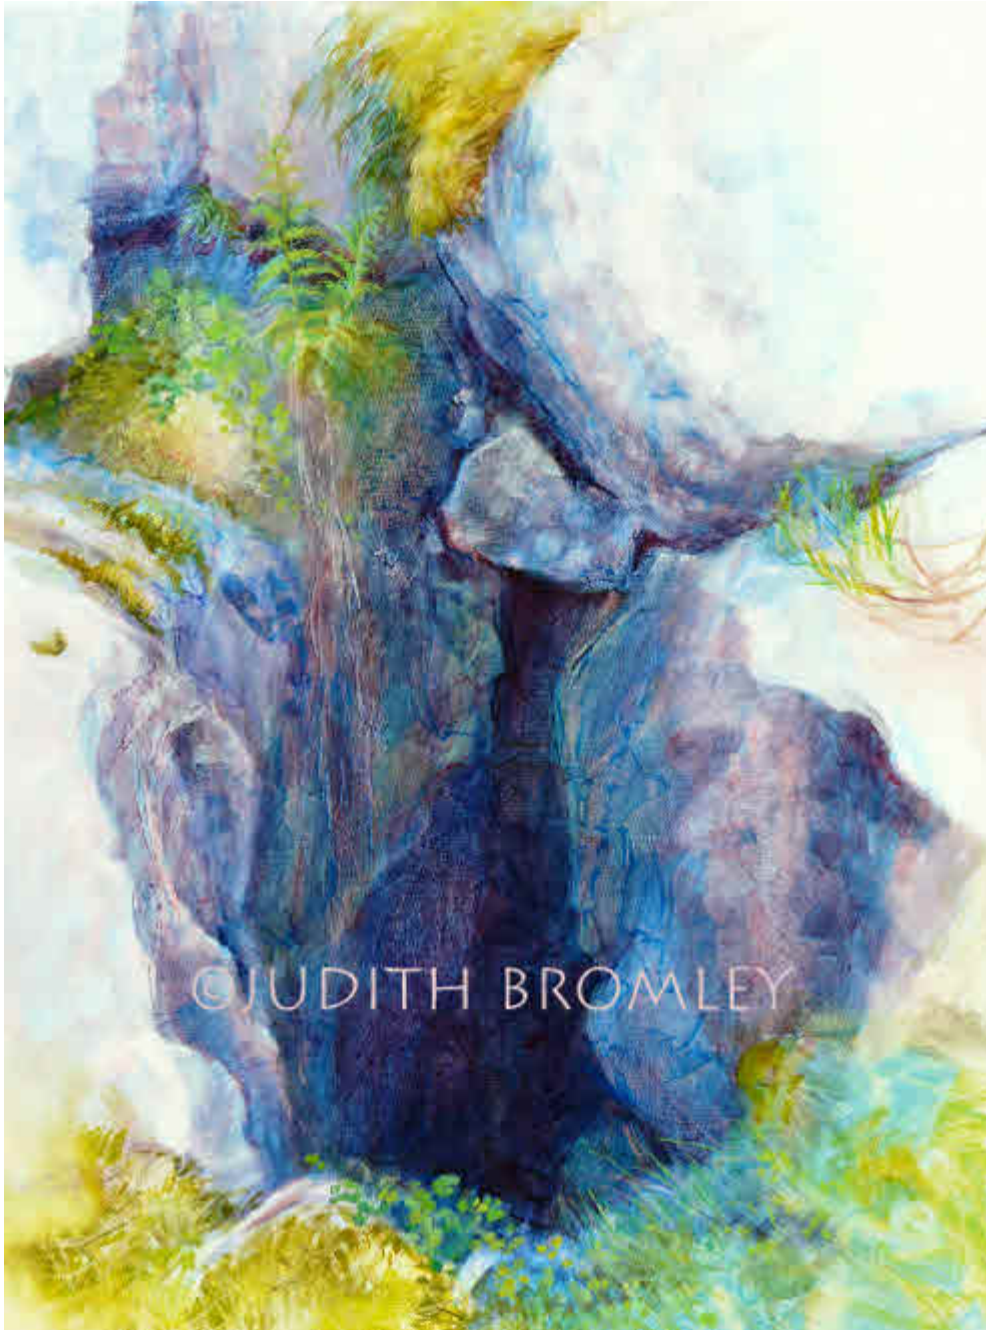

Cave Mouth

from an oil painting by Judith Bromley

size 4M