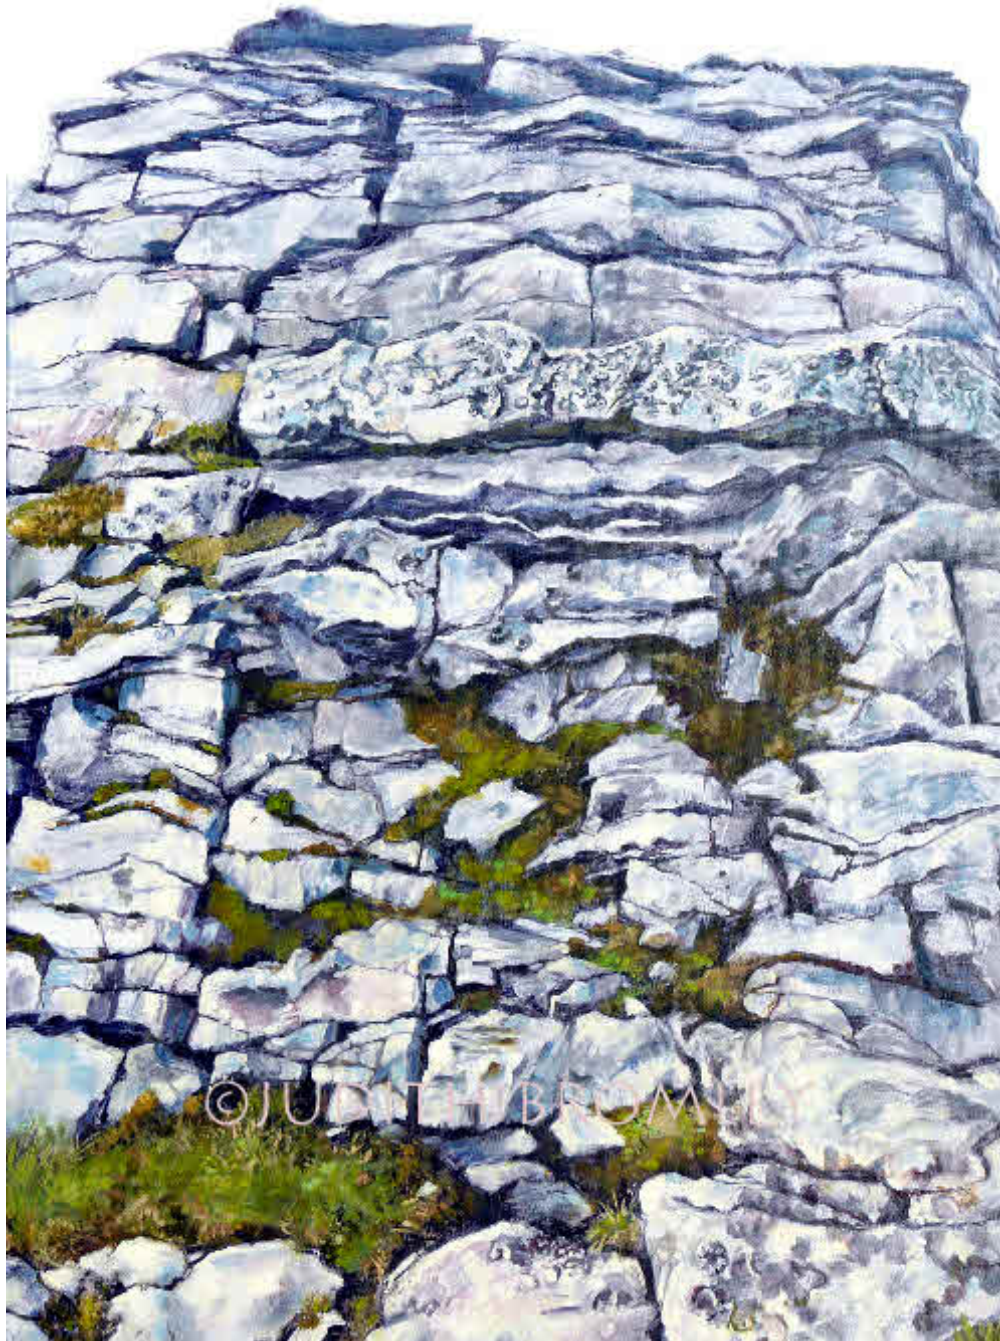

Stoneface

from an oil painting by Judith Bromley

size 4M